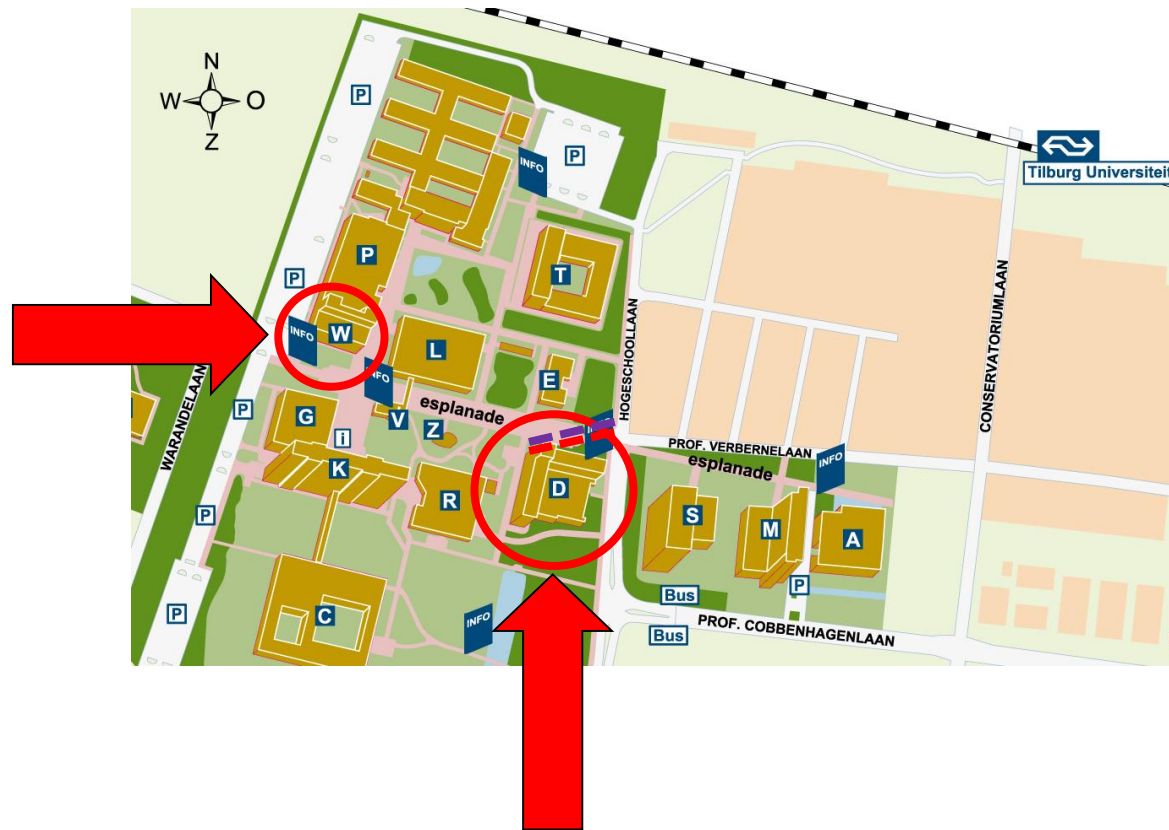

## Directions

The conference will take place in two of the buildings at the campus of Tilburg University: the Dante building (D) and the Warande building (W). The registration, coffee breaks, lunch, and the drinks will take place in the Dante building.

To get to Tilburg University, take a train from station Breda or Tilburg Central Station to station Tilburg University (journey planner: <http://www.ns.nl/en/travellers/home>). At station Tilburg University there are signs indicating how to walk to the campus of Tilburg University (5-minute walk).

**From Tilburg University Station to Dante Building (around 10 minutes)**